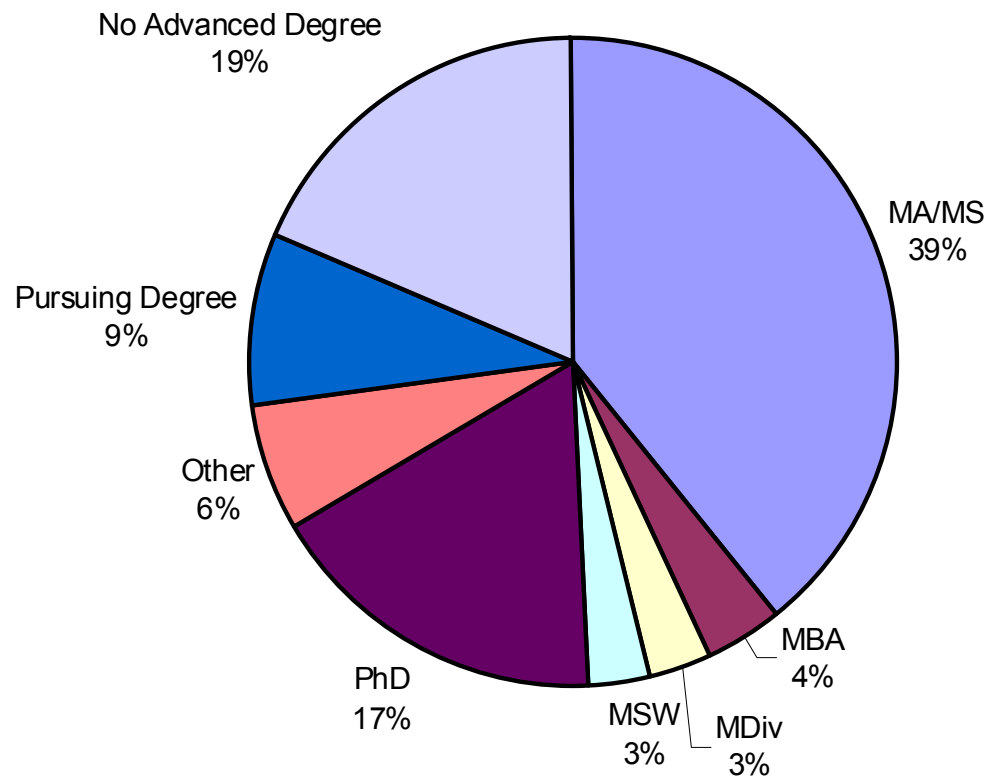

University of Dallas Psychology Department
2004 Alumni Survey

UD Psychology Alumni (1972-2003) Advanced Degrees

In January 2004, 425 surveys were mailed. Results presented are from 128 returns as of May 2, 2004. (Other degrees include JD, MD, OD, STL.)